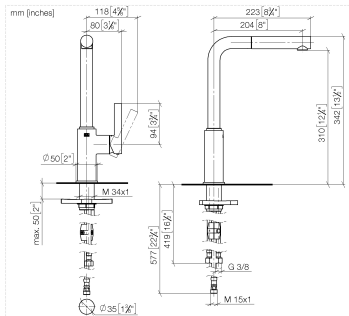

DORNBRACHT PIUR Single-lever mixer Pull-out - Chrome

33 950 210

- 204mm projection
- pivotable spout 360°
- air-enriched flow
- max. flow 8 l/min at 3 bar flow pressure
- fabric braided hose 1500 mm

Intrinsic protection against back flow.

	Chrome	33 950 210-00
	Soft Black	33 950 210-69
	Brushed Nickel	33 950 210-70

DORNBRACHT PIUR Single-lever mixer Pull-out - Chrome

33 950 210

Flow rate chart

Certificates

Belgaqua_23-012- 27_3. ACS_23 ACC NY 306. AbP_10138.

DORNBRAUCH PIUR Single-lever mixer Pull-out - Chrome

33 950 210

Parts for other finishes can be found here: [Soft Black](#)

Spare parts list

No.	Item Number	Name	Quantity used	Delivery time
1	90 12 11 180 00-00	shower	1	2
2	90 14 05 081 00 90	seal	1	2
3	90 23 01 051 00 90	flow reducer	1	2
4	90 30 02 101 00 90	hose	1	2
5	90 14 15 060 00 90	gasket kit	1	2
6	90 15 05 060 00 90	cartridge	1	2
7	90 28 30 011 00-00	cover	1	2
8	90 20 21 001 00-00	handle	1	2
9	90 27 21 001 00-00	rosette	1	2
10	90 30 01 200 00 90	shaft	1	2
11	90 23 10 003 00 90	fixing set	1	2
12	04 30 04 101 00 90	hose	2	2
13	90 30 04 110 00 90	hose	1	2