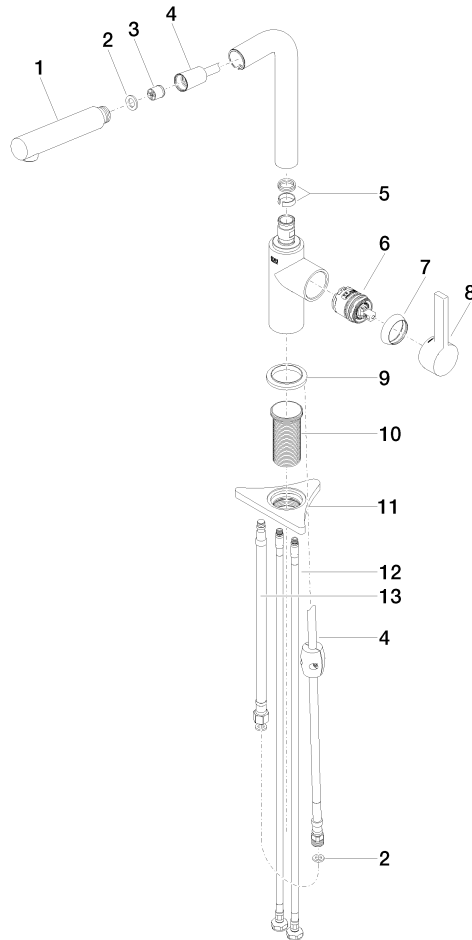

DORNBRACHT PIUR Single-lever mixer Pull-out - Chrome

33 950 210

- 204mm projection
- pivotable spout 360°
- air-enriched flow
- max. flow 8 l/min at 3 bar flow pressure
- fabric braided hose 1500 mm

Intrinsic protection against back flow.

	Chrome	33 950 210-00
	Soft Black	33 950 210-69
	Brushed Nickel	33 950 210-70

DORNBRACHT PIUR Single-lever mixer Pull-out - Chrome

33 950 210

Flow rate chart

Certificates

Belgaqua_23-012- 27_3. ACS_23 ACC NY 306. AbP_10138.

DORNBRAUCH PIUR Single-lever mixer Pull-out - Chrome

33 950 210

Parts for other finishes can be found here: [Soft Black](#)

Spare parts list

No.	Item Number	Name	Quantity used	Delivery time
1	90 12 11 180 00-00	shower	1	2
2	90 14 05 081 00 90	seal	1	2
3	90 23 01 051 00 90	flow reducer	1	2
4	90 30 02 101 00 90	hose	1	2
5	90 14 15 060 00 90	gasket kit	1	2
6	90 15 05 060 00 90	cartridge	1	2
7	90 28 30 011 00-00	cover	1	2
8	90 20 21 001 00-00	handle	1	2
9	90 27 21 001 00-00	rosette	1	2
10	90 30 01 200 00 90	shaft	1	2
11	90 23 10 003 00 90	fixing set	1	2
12	04 30 04 101 00 90	hose	2	2
13	90 30 04 110 00 90	hose	1	2